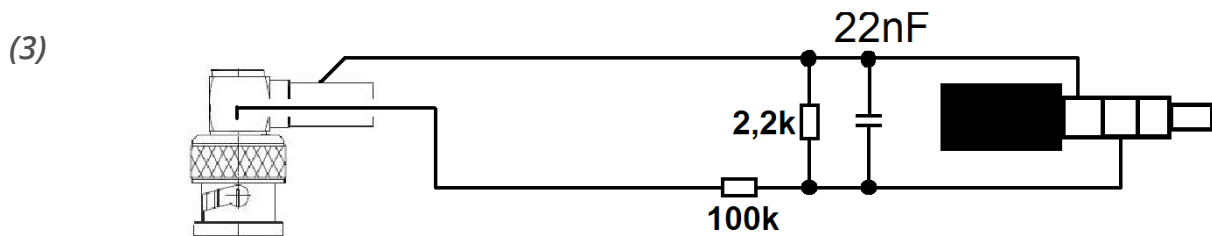

## iTC-INL

Lemo 0B 5-pin to 3.5 mm TRRS

## iTC-INX

3-pin XLR female to 3.5 mm TRRS

## iTC-INB

BNC male right angle to 3.5 mm TRRS

FGG.OB.305

(solder side)

3-pin XLR female

(solder side)

(signal) (ground)  
BNC/ M right angle

(solder side)

## iTC-552B

BNC male right angle to TA3F & 3.5 mm TRRS

(signal) (ground)  
BNC / M right angle (solder side)

TA3F (solder side)

FGG.OB.305 (solder side)

Schleissheimer Straße 181c  
DE - 80797 Munich