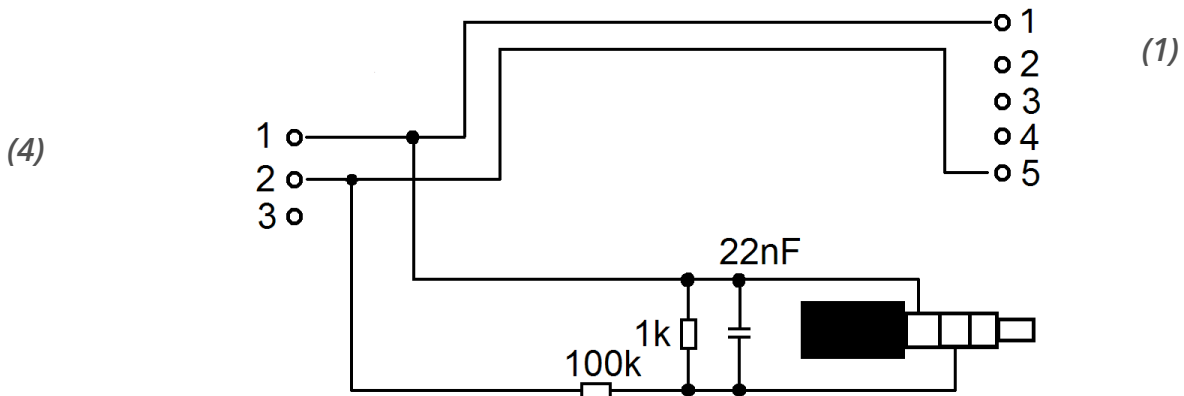

experience quality.

iTC5 Wiring Diagram

iTC-552

Lemo 0B 5-pin to TA3F & 3.5 mm TRRS

iTC-552B

BNC male right angle to TA3F & 3.5 mm TRRS