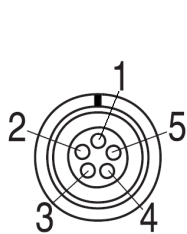

(signal) (ground)
BNC / M right angle (solder side)

TA3F (solder side)

FGG.OB.305 (solder side)