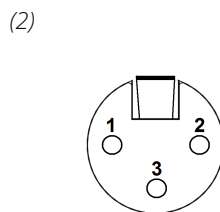

## iTC-INX

3-pin XLR female to 3.5 mm TRRS

## iTC-INB

BNC male right angle to 3.5 mm TRRS

FGG.OB.305

(solder side)

3-pin XLR female

(solder side)

(signal) (ground)  
BNC/ M right angle

(solder side)