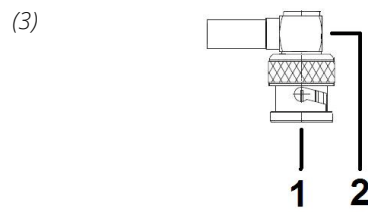

## iTC-INB

BNC male right angle to 3.5 mm TRRS

FGG.OB.305

(solder side)

3-pin XLR female

(solder side)

(signal) (ground)  
BNC/ M right angle

(solder side)