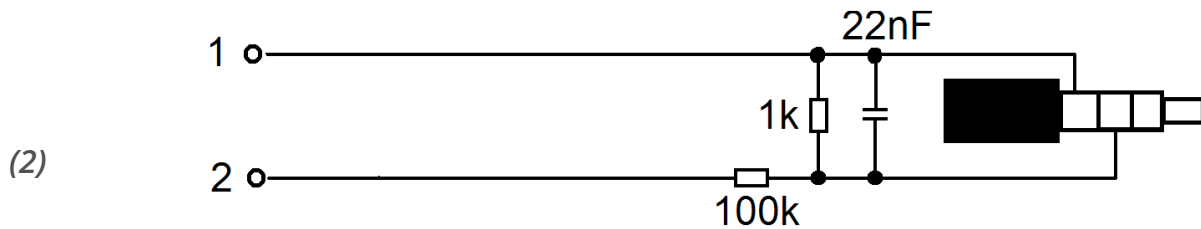

# iTC5 Wiring Diagram

Connector cables for iPhone®, iPad touch® & iPad®

## iTC-INL

Lemo 0B 5-pin to 3.5 mm TRRS

## iTC-INX

3-pin XLR female to 3.5 mm TRRS