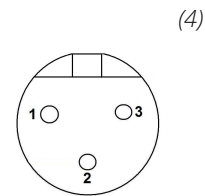

(signal) (ground)
BNC / M right angle (solder side)

TA3F (solder side)

FGG.OB.305 (solder side)