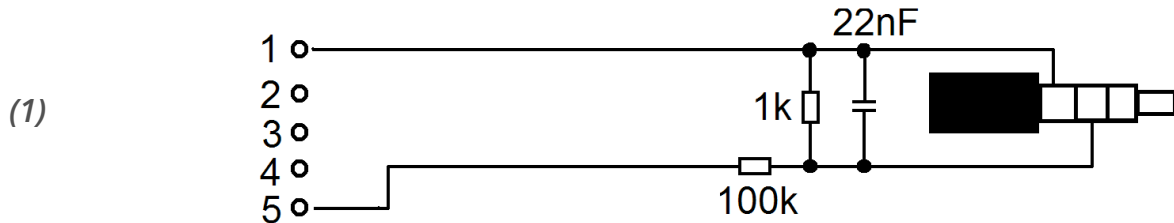

# iTC5 Wiring Diagram

Connector cables for iPhone®, iPad touch® & iPad®

## iTC-INL

Lemo 0B 5-pin to 3.5 mm TRRS