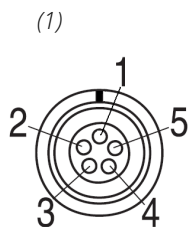

# iTC5 Wiring Diagram

Connector cables for iPhone®, iPad touch® & iPad®

## iTC-INL

Lemo 0B 5-pin to 3.5 mm TRRS

## iTC-INX

3-pin XLR female to 3.5 mm TRRS

## iTC-INB

BNC male right angle to 3.5 mm TRRS

FGG.OB.305

(solder side)

3-pin XLR female

(solder side)

(signal) (ground)  
BNC/ M right angle

(solder side)