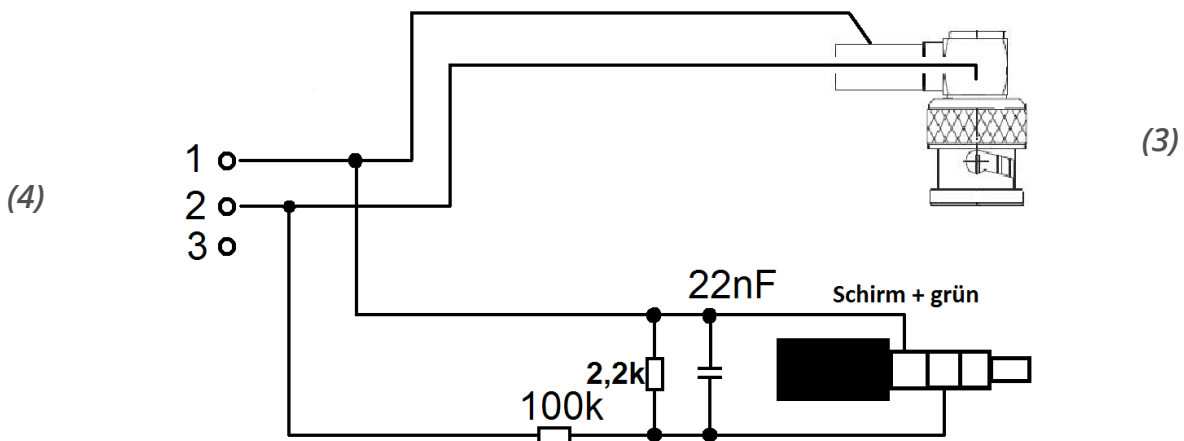

## iTC-INB

BNC male right angle to 3.5 mm TRRS

FGG.OB.305

(solder side)

3-pin XLR female

(solder side)

(signal) (ground)  
BNC/ M right angle

(solder side)

# iTC5 Wiring Diagram

## iTC-552B

BNC male right angle to TA3F & 3.5 mm TRRS

(signal) (ground)  
BNC / M right angle (solder side)

TA3F (solder side)

FGG.OB.305 (solder side)

Schleissheimer Straße 181c  
DE - 80797 Munich