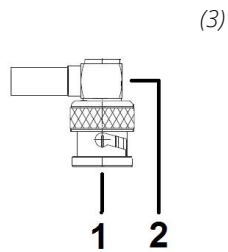

(signal) (ground)
BNC / M right angle (solder side)

TA3F (solder side)

FGG.OB.305 (solder side)