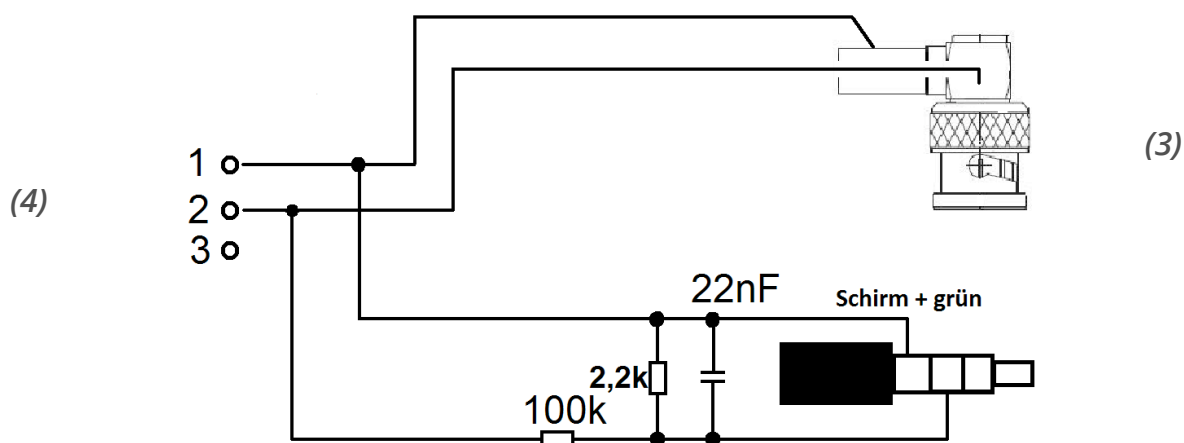

iTC – Wiring Diagram

Connector cables for iPhone®, iPad touch® & iPad®

iTC-INL

Lemo 0B 5-pin to 3.5 mm TRRS

iTC-INX

3-pin XLR female to 3.5 mm TRRS

iTC-INB

BNC male right angle to 3.5 mm TRRS

FGG.OB.305

(solder side)

3-pin XLR female

(solder side)

(signal) (ground)
BNC/ M right angle

(solder side)

experience quality.

iTC – Wiring Diagram

iTC-552

Lemo 0B 5-pin to TA3F & 3.5 mm TRRS

iTC-552B

BNC male right angle to TA3F & 3.5 mm TRRS

TA3F (solder side)

(signal) (ground)
BNC / M right angle (solder side)

FGG.OB.305 (solder side)

Schleissheimer Straße 181c
DE - 80797 Munich