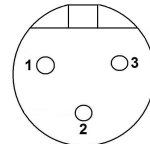

iTC – Wiring Diagram

Connector cables for iPhone®, iPad touch® & iPad®

iTC-INL

Lemo 0B 5-pin to 3.5 mm TRRS

iTC-INX

3-pin XLR female to 3.5 mm TRRS

iTC-INB

BNC male right angle to 3.5 mm TRRS

FGG.OB.305

(solder side)

3-pin XLR female

(solder side)

(signal) (ground)
BNC/ M right angle

(solder side)

experience quality.

iTC – Wiring Diagram

iTC-552

Lemo 0B 5-pin to TA3F & 3.5 mm TRRS

iTC-552B

BNC male right angle to TA3F & 3.5 mm TRRS

TA3F (solder side)

(signal) (ground)
BNC / M right angle (solder side)

FGG.OB.305 (solder side)

Schleissheimer Straße 181c
DE - 80797 Munich