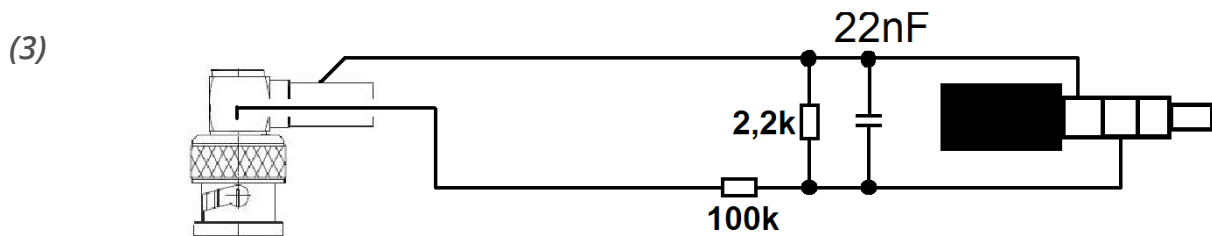

iTC – Wiring Diagram

Connector cables for iPhone®, iPad touch® & iPad®

iTC-INL

Lemo 0B 5-pin to 3.5 mm TRRS

iTC-INX

3-pin XLR female to 3.5 mm TRRS

iTC-INB

BNC male right angle to 3.5 mm TRRS

FGG.OB.305

(solder side)

3-pin XLR female

(solder side)

(signal) (ground)
BNC/ M right angle

(solder side)

experience quality.

iTC – Wiring Diagram

iTC-552

Lemo 0B 5-pin to TA3F & 3.5 mm TRRS

iTC-552B

BNC male right angle to TA3F & 3.5 mm TRRS

TA3F (solder side)

(signal) (ground)
BNC / M right angle (solder side)

FGG.OB.305 (solder side)

Schleissheimer Straße 181c
DE - 80797 Munich