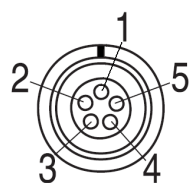

iTC – Wiring Diagram

Connector cables for iPhone®, iPad touch® & iPad®

iTC-INL

Lemo 0B 5-pin to 3.5 mm TRRS

iTC-INX

3-pin XLR female to 3.5 mm TRRS

iTC-INB

BNC male right angle to 3.5 mm TRRS

FGG.OB.305

(solder side)

3-pin XLR female

(solder side)

(signal) (ground)
BNC/ M right angle

(solder side)

experience quality.

iTC – Wiring Diagram

iTC-552

Lemo 0B 5-pin to TA3F & 3.5 mm TRRS

iTC-552B

BNC male right angle to TA3F & 3.5 mm TRRS

TA3F (solder side)

(signal) (ground)
BNC / M right angle (solder side)

FGG.OB.305 (solder side)

Schleissheimer Straße 181c
DE - 80797 Munich