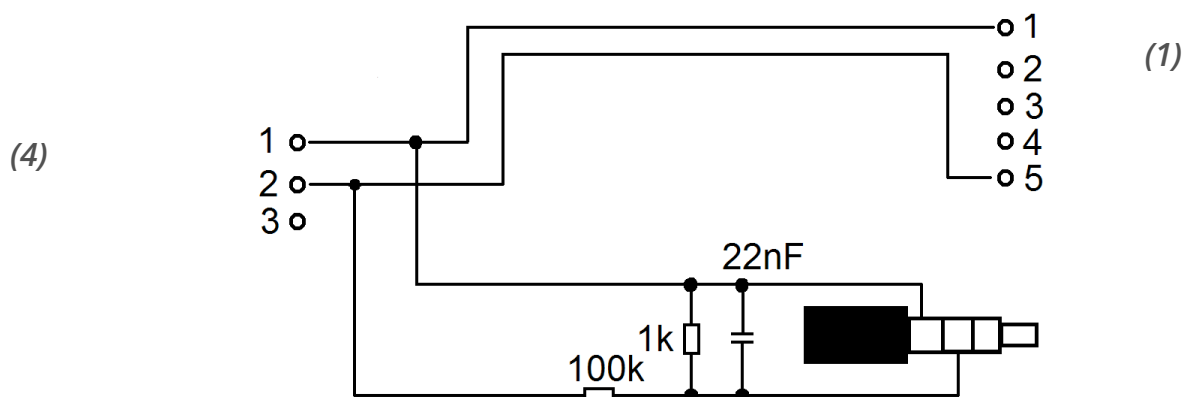

iTC – Wiring Diagram

Connector cables for iPhone®, iPad touch® & iPad®

iTC-INL

Lemo 0B 5-pin to 3.5 mm TRRS

iTC-INX

3-pin XLR female to 3.5 mm TRRS

iTC-INB

BNC male right angle to 3.5 mm TRRS

FGG.OB.305

(solder side)

3-pin XLR female

(solder side)

(signal) (ground)
BNC/ M right angle

(solder side)

experience quality.

iTC – Wiring Diagram

iTC-552

Lemo 0B 5-pin to TA3F & 3.5 mm TRRS

iTC-552B

BNC male right angle to TA3F & 3.5 mm TRRS

TA3F (solder side)

(signal) (ground)
BNC / M right angle (solder side)

FGG.OB.305 (solder side)

Schleissheimer Straße 181c
DE - 80797 Munich