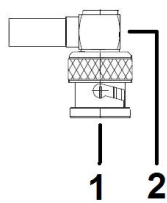

iTC – Wiring Diagram

Connector cables for iPhone®, iPad touch® & iPad®

iTC-INL

Lemo 0B 5-pin to 3.5 mm TRRS

iTC-INX

3-pin XLR female to 3.5 mm TRRS

iTC-INB

BNC male right angle to 3.5 mm TRRS

FGG.OB.305

(solder side)

3-pin XLR female

(solder side)

(signal) (ground)
BNC/ M right angle

(solder side)

experience quality.

iTC – Wiring Diagram

iTC-552

Lemo 0B 5-pin to TA3F & 3.5 mm TRRS

iTC-552B

BNC male right angle to TA3F & 3.5 mm TRRS

TA3F (solder side)

(signal) (ground)
BNC / M right angle (solder side)

FGG.OB.305 (solder side)

Schleissheimer Straße 181c
DE - 80797 Munich