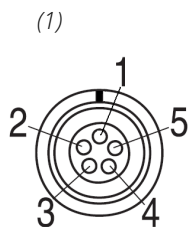

iTC – Wiring Diagram

Connector cables for iPhone®, iPad touch® & iPad®

iTC-INL

Lemo 0B 5-pin to 3.5 mm TRRS

iTC-INX

3-pin XLR female to 3.5 mm TRRS

iTC-INB

BNC male right angle to 3.5 mm TRRS

FGG.OB.305

(solder side)

3-pin XLR female

(solder side)

(signal) (ground)
BNC/ M right angle

(solder side)

experience quality.

iTC – Wiring Diagram

iTC-552

Lemo 0B 5-pin to TA3F & 3.5 mm TRRS

iTC-552B

BNC male right angle to TA3F & 3.5 mm TRRS

TA3F (solder side)

(signal) (ground)
BNC / M right angle (solder side)

FGG.OB.305 (solder side)

Schleissheimer Straße 181c
DE - 80797 Munich