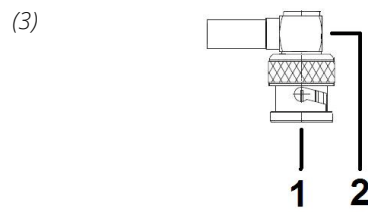

iTC – Wiring Diagram

Connector cables for iPhone®, iPad touch® & iPad®

iTC-INL

Lemo 0B 5-pin to 3.5 mm TRRS

iTC-INX

3-pin XLR female to 3.5 mm TRRS

iTC-INB

BNC male right angle to 3.5 mm TRRS

FGG.OB.305

(solder side)

3-pin XLR female

(solder side)

(signal) (ground)
BNC/ M right angle

(solder side)

experience quality.

iTC – Wiring Diagram

iTC-552

Lemo 0B 5-pin to TA3F & 3.5 mm TRRS

iTC-552B

BNC male right angle to TA3F & 3.5 mm TRRS

TA3F (solder side)

(signal) (ground)
BNC / M right angle (solder side)

FGG.OB.305 (solder side)

Schleissheimer Straße 181c
DE - 80797 Munich