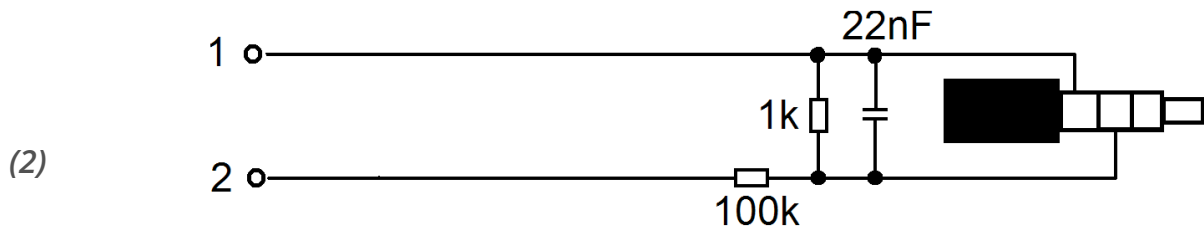

iTC – Wiring Diagram

Connector cables for iPhone®, iPad touch® & iPad®

iTC-INL

Lemo 0B 5-pin to 3.5 mm TRRS

iTC-INX

3-pin XLR female to 3.5 mm TRRS

iTC-INB

BNC male right angle to 3.5 mm TRRS

FGG.OB.305

(solder side)

3-pin XLR female

(solder side)

(signal) (ground)
BNC/ M right angle

(solder side)

experience quality.

iTC – Wiring Diagram

iTC-552

Lemo 0B 5-pin to TA3F & 3.5 mm TRRS

iTC-552B

BNC male right angle to TA3F & 3.5 mm TRRS

TA3F (solder side)

(signal) (ground)
BNC / M right angle (solder side)

FGG.OB.305 (solder side)

Schleissheimer Straße 181c
DE - 80797 Munich