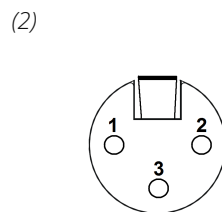

iTC – Wiring Diagram

Connector cables for iPhone®, iPad touch® & iPad®

iTC-INL

Lemo 0B 5-pin to 3.5 mm TRRS

iTC-INX

3-pin XLR female to 3.5 mm TRRS

iTC-INB

BNC male right angle to 3.5 mm TRRS

FGG.OB.305

(solder side)

3-pin XLR female

(solder side)

(signal) (ground)
BNC/ M right angle

(solder side)

experience quality.

iTC – Wiring Diagram

iTC-552

Lemo 0B 5-pin to TA3F & 3.5 mm TRRS

iTC-552B

BNC male right angle to TA3F & 3.5 mm TRRS

TA3F (solder side)

(signal) (ground)
BNC / M right angle (solder side)

FGG.OB.305 (solder side)

Schleissheimer Straße 181c
DE - 80797 Munich